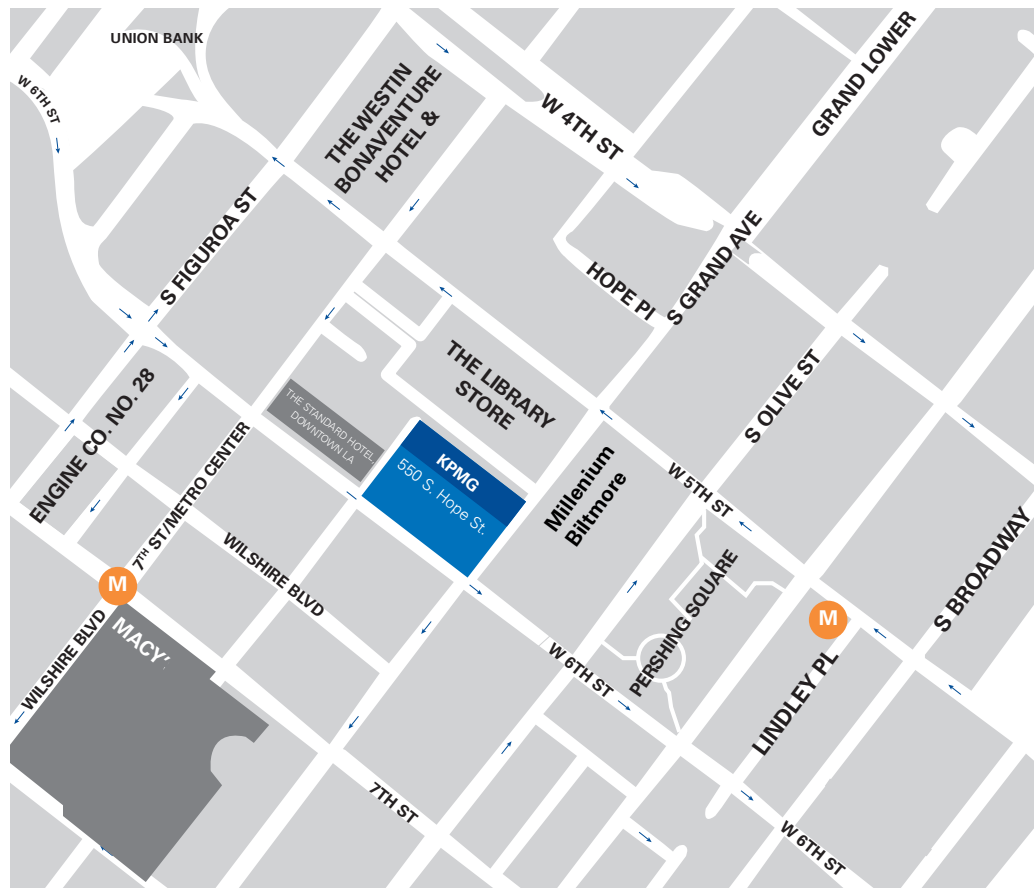

What is nearby

550 South Hope Street
Suite 1500
Los Angeles, CA 90071

Parking near the KPMG Los Angeles office

Local area parking rates

Location	Phone number	Daily rate
557 South Hope Street (LA Standard Hotel)	(213) 689-4818	\$18.00
400 South Hope Street (Mellon Bank Center)	213-623-7484	\$42.00
404 South Flower (Westin Bonaventure)	(213) 624-1000	\$49.00
515 South Flower Street – Level (City National Plaza (Paul Hastings))	(860) 522-7641 x7616	\$38.50
523 West 6th Street (Pacific Center)	213-489-4139	Self-park early bird in-by 9:00 \$13.00; \$35.00 valet;
555 West Fifth Street (The Gas Company Tower)	213) 613-4428	\$43.25 daily
624 South Grand Avenue (One Wilshire)	213-622-0262	Early bird \$12.00 in by 10:00 a.m.; \$32.00 daily max
633 West Fifth Street (US Bank Tower)	213-613-4837	\$35.00 daily rate
611 West 6th Street (AT&T Center) Please note that there are two parking entrances; one on Grand avenue and one on Hope Street.	213-625-2691	Early bird \$12, in by 9:00 am out by 6:00 pm; Daily \$35-\$47